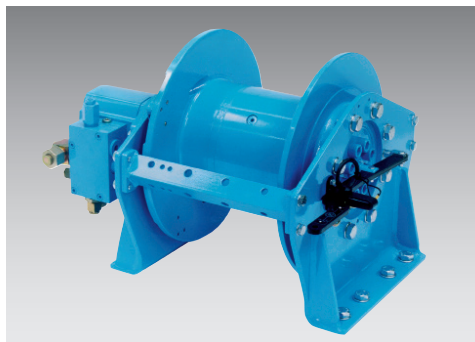

ROTZLER Recovery winches

ROTZLER's winches for recovery and self-recovery are impressively reliable and durable, whereby their superior operating safety, simple handling and robust design make them particularly attractive for users. The range of applications is practically boundless. They provide reliable services in trucks, recovery and towing vehicles, low loaders, heavy-haulage vehicles, agricultural and forestry equipment, for road maintenance and industrial applications.

ROTZLER HZ

ROTZLER's HZ and TREIBMATIC series offer the right solution for the most diverse civilian and military applications. In addition to the extensive set of standard features, numerous optional extras and useful accessories are also available.