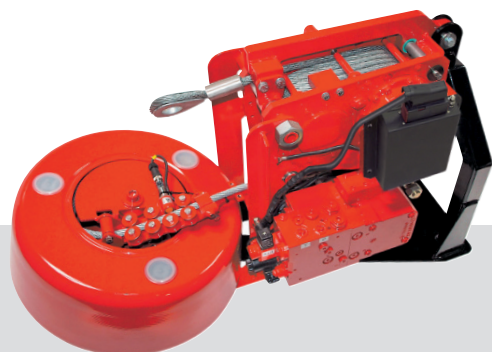

Applications	Series	
	HZ	TREIBMATIC
Military vehicles	+	+++
Agricultural vehicles	+++	
Fire-fighting vehicles	+	+++
Construction industry	+++	
Wrecker trucks	+++	+++
Industrial applications	+++	

ROTZLER Services

The customer consulting services provided by the experienced project engineers of our global sales network ensure we can deliver an appropriate solution for any hoisting and pulling needs. Tailor-made winch systems are created in close cooperation with the customer, from design through prototype approval right up to installation. Competent installation teams at Steinen or on the customer's premises ensure perfect product integration into the respective vehicles.