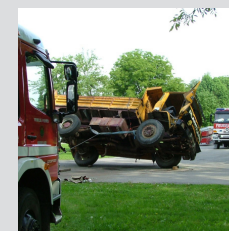

ROTZLER Recovery winches

ROTZLER's winches for recovery and self-recovery are impressively reliable and durable, whereby their superior operating safety, simple handling and robust design make them particularly attractive for users. The range of applications is practically boundless. They provide reliable services in trucks, recovery and towing vehicles, low loaders, heavy-haulage vehicles, agricultural and forestry equipment, for road maintenance and industrial applications.

ROTZLER's HZ and TREIBMATIC series offer the right solution for the most diverse civilian and military applications. In addition to the extensive set of standard features, numerous optional extras and useful accessories are also available.

Applications	Series	
	HZ	TREIBMATIC
Military vehicles	+	+++
Agricultural vehicles	+++	
Fire-fighting vehicles	+	+++
Construction industry	+++	
Wrecker trucks	+++	+++
Industrial applications	+++	

ROTZLER Services

The customer consulting services provided by the experienced project engineers of our global sales network ensure we can deliver an appropriate solution for any hoisting and pulling needs. Tailor-made winch systems are created in close cooperation with the customer, from design through prototype approval right up to installation. Competent installation teams at Steinen or on the customer's premises ensure perfect product integration into the respective vehicles.

User-specific seminars, training sessions and economic maintenance concepts offer further advantages. The quick supply of spare parts and a global repairs service are ensured by ROTZLER After Sales Services.

ROTZLER Services: