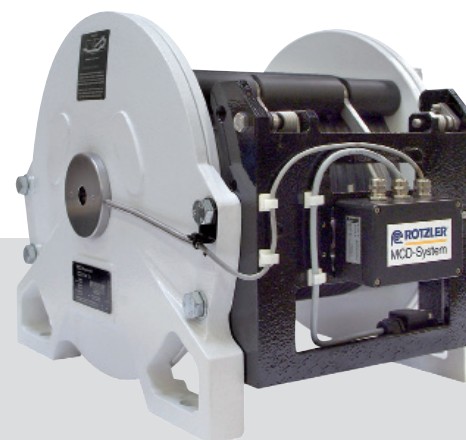

ROTZLER – The company

ROTZLER is one of the world's leading companies in the development and production of winches. Our name stands for technologically sophisticated and premium quality winches with a long service life. Our head office in Steinen along with our Canadian subsidiary, ROTZLER INC., in Vancouver, and ROTZLER KOREA LTD. in Changwon ensure an optimum degree of customer closeness.

Products

ROTZLER GMBH + CO. KG is a worldwide provider of first-class solutions for the diverse challenges associated with hoisting and pulling loads.

Our TITAN and TREIBMATIC winches are strong, established brands on the international market. ROTZLER winches and winch systems are in successful use in rescue vehicles, loading cranes, military vehicles, drilling applications and in the fishing industry all over the world.

Systems

Our extensive product and application expertise enables us to implement systems that are tailored to suit the customer's specific needs. In the course of many years ROTZLER has become a globally leading provider of all-round solutions, particularly for military applications.

After Sales Services

ROTZLER's After Sales Services aim to provide the ultimate in customer care with a range covering overhauls of complete winch systems, yearly safety verification tests, maintenance contracts and concepts as well as product training and competent advice.

ROTZLER Hoisting winches