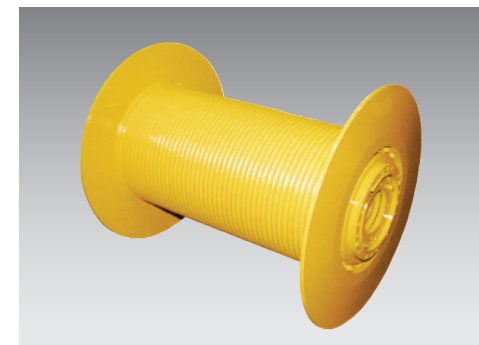

ROTZLER Hoisting winches

ROTZLER's hoisting winches are ideal for lifting and lowering heavy loads. They are excellent for installation in mobile and assembly cranes, stationary crane systems, construction machinery and drilling equipment and all satisfy the requirements of these applications – reliably and precisely. This ensures more flexibility, time savings and higher productivity in practice. Fitted with a measuring control device (MCD), ROTZLER hoisting winches can be perfectly