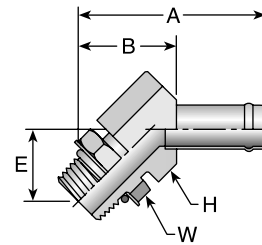

# Part Number	Thread inch	Hose I.D. inch	A		E		H		B	
			inch	mm	inch	mm	inch	inch	mm	
21TB-6-8	3/8x18	1/2	1.94	49	1.22	31	7/8	0.44	11	
21TB-8-10	1/2x14	5/8	2.03	52	1.47	37	1-1/16	0.53	13	
21TB-8-12	1/2x14	3/4	2.16	55	1.59	40	1-5/16	0.66	17	
21TB-12-12	3/4x14	3/4	2.16	55	1.59	40	1-5/16	0.66	17	
21TB-12-16	3/4x14	1	2.44	62	1.59	40	1-5/8	0.81	21	
21TB-16-14	1x11-1/2	7/8	2.31	59	1.97	50	1-5/8	0.81	21	
21TB-16-16	1x11-1/2	1	2.44	62	1.97	50	1-5/8	0.81	21	

### Male SAE Straight Thread with O-Ring - Rigid

# Part Number	Thread		Hose I.D.		A		H		B	
	inch	mm	inch	mm	inch	mm	inch	mm	inch	mm
05TB-6-6	9/16x18		3/8	1.94	49	11/16	0.69	18		
05TB-8-8	3/4x16		1/2	2.00	51	7/8	0.75	19		
05TB-8-10	3/4x16		5/8	2.00	51	7/8	0.75	19		
05TB-10-10	7/8x14		5/8	2.06	52	1	0.81	21		
05TB-12-12	1-1/16x12		3/4	2.25	57	1-1/4	1.00	25		
05TB-16-16	1-5/16x12		1	2.38	60	1-1/2	1.00	25		
05TB-20-20	1-5/8x12		1-1/4	2.50	64	1-7/8	1.00	25		

# Part Number	Thread		Hose I.D.		A		E		H		W		B	
	inch	mm	inch	mm	inch	mm	inch	mm	inch	mm	inch	mm	inch	mm
35TB-8-8	1/2	3/4x16	1/2	2.79	71	0.93	24	7/8	7/8	1.29	33			
35TB-10-10	5/8	7/8x14	5/8	2.80	71	0.93	24	1	1	1.28	33			
35TB-12-12	3/4	1-1/16x12	3/4	3.18	81	1.22	31	1-1/4	1-1/4	1.68	43			
35TB-16-16	1	1-5/16x12	1	3.45	88	1.30	33	1-1/2	1-1/2	1.82	46			
35TB-20-16	1-1/4	1-5/8x12	1	3.57	91	1.34	34	1-7/8	1-7/8	1.94	49			