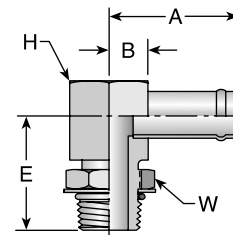

# Part Number	Thread		Hose I.D.		A		H		B	
	inch	mm	inch	mm	inch	mm	inch	mm	inch	mm
05TB-6-6	9/16x18		3/8	1.94	49	11/16	0.69	18		
05TB-8-8	3/4x16		1/2	2.00	51	7/8	0.75	19		
05TB-8-10	3/4x16		5/8	2.00	51	7/8	0.75	19		
05TB-10-10	7/8x14		5/8	2.06	52	1	0.81	21		
05TB-12-12	1-1/16x12		3/4	2.25	57	1-1/4	1.00	25		
05TB-16-16	1-5/16x12		1	2.38	60	1-1/2	1.00	25		
05TB-20-20	1-5/8x12		1-1/4	2.50	64	1-7/8	1.00	25		

### Male SAE Straight Thread with O-Ring - Rigid - 45° Elbow

# Part Number	Thread		Hose I.D.		A		E		H		W		B	
	inch	mm	inch	mm	inch	mm	inch	mm	inch	mm	inch	mm	inch	mm
35TB-8-8	1/2	3/4x16	1/2	2.79	71	0.93	24	7/8	7/8	1.29	33			
35TB-10-10	5/8	7/8x14	5/8	2.80	71	0.93	24	1	1	1.28	33			
35TB-12-12	3/4	1-1/16x12	3/4	3.18	81	1.22	31	1-1/4	1-1/4	1.68	43			
35TB-16-16	1	1-5/16x12	1	3.45	88	1.30	33	1-1/2	1-1/2	1.82	46			
35TB-20-16	1-1/4	1-5/8x12	1	3.57	91	1.34	34	1-7/8	1-7/8	1.94	49			

# Part Number	Thread		Hose I.D.		A		E		H		W		B	
	inch	mm	inch	mm	inch	mm	inch	mm	inch	mm	inch	mm	inch	mm
25TB-8-6	1/2	3/4x16	3/8	1.94	49	1.45	37	7/8	7/8	0.44	11			
25TB-8-8	1/2	3/4x16	1/2	1.94	49	1.44	37	7/8	7/8	0.44	11			
25TB-10-10	5/8	7/8x14	5/8	2.03	52	1.69	43	1-1/16	1	0.53	13			
25TB-10-12	5/8	7/8x14	3/4	2.16	55	1.69	43	1-5/16	1	0.66	17			
25TB-12-12	3/4	1-1/16x12	3/4	2.16	55	1.92	49	1-5/16	1-1/4	0.66	17			
25TB-16-12	1	1-5/16x12	3/4	2.31	59	2.03	52	1-5/8	1-1/2	0.81	21			
25TB-16-16	1	1-5/16x12	1	2.44	62	2.03	52	1-5/8	1-1/2	0.81	21			
25TB-20-16	1-1/4	1-5/8x12	1	2.57	65	2.34	59	1-7/8	1-7/8	0.94	24			
25TB-20-20	1-1/4	1-5/8x12	1-1/4	2.61	66	2.34	59	1-7/8	1-7/8	0.94	24			