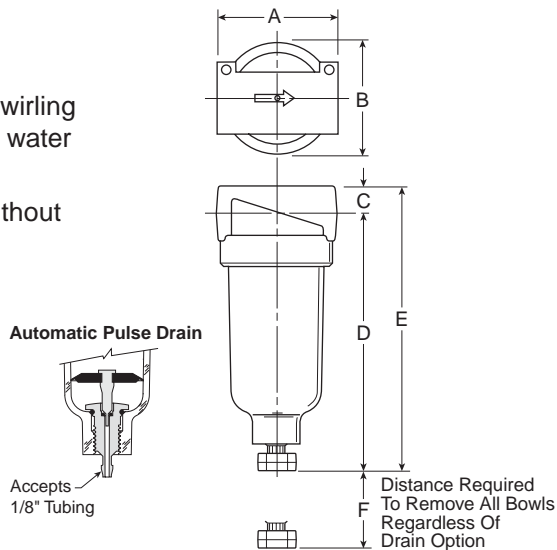

14F Filters – Miniature

Features

- Excellent water removal efficiency.
- Unique deflector plate that creates swirling of the air stream ensuring maximum water and dirt separation.
- Easily disassembled for servicing without the use of tools.
- 5 micron element standard.
- Interchangeable Twist and Automatic Pulse Drains.
- High Flow: 1/8" – 22 SCFM[§]
 1/4" – 24 SCFM[§]

Port Size	NPT	
	Twist Drain	Automatic Pulse Drain
Poly Bowl †		
1/8"	14F01B*	14F05B*
1/4"	14F11B*	14F15B*
Metal Bowl without Sight Gauge		
1/8"	14F03B*	14F07B*
1/4"	14F13B*	14F17B*

14F Filter Dimensions		
A	B	C
1.69 (43)	1.53 (39)	.39 (10)
D	D†	E
3.82 (97)	3.87 (99)	4.21 (107)
E†	F	
4.26 (108)	1.60 (41)	

Specifications

Automatic Pulse Drain Tube Barb 1/8 Inch

Bowl Capacity1 Ounce

Port Threads 1/8, 1/4 Inch

Pressure & Temperature Ratings –

Polycarbonate Bowl 0 to 150 psig (0 to 10.3 bar)
 32°F to 125°F (0°C to 52°C)