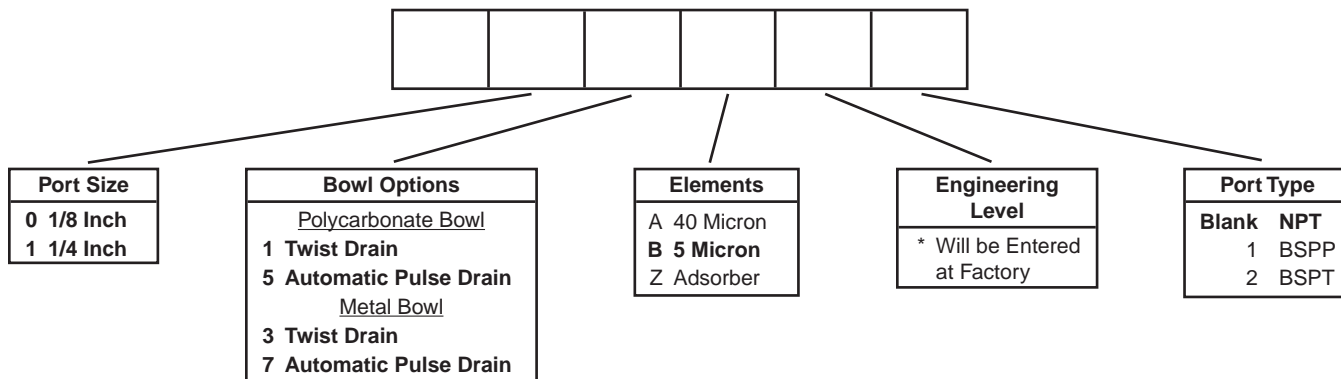

Ordering Information

BOLD ITEMS ARE MOST POPULAR.