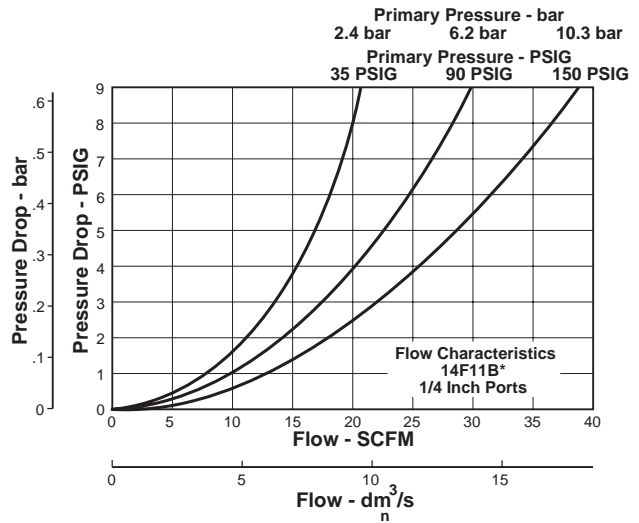

14F Filters – Miniature

Features

- Excellent water removal efficiency.
- Unique deflector plate that creates swirling of the air stream ensuring maximum water and dirt separation.
- Easily disassembled for servicing without the use of tools.
- 5 micron element standard.
- Interchangeable Twist and Automatic Pulse Drains.
- High Flow: 1/8" – 22 SCFM[§]
 1/4" – 24 SCFM[§]

Standard part numbers shown bold.
 For other models refer to ordering information below.
 † For polycarbonate bowl see Caution on page C2.
 § SCFM = Standard cubic feet per minute at 90 psig inlet and 5 psig pressure drop.

Inches (mm)
 † With Automatic Pulse Drain.

Ordering Information

BOLD ITEMS ARE MOST POPULAR.

Technical Information

14F Filter Kits & Accessories

Bowl Kits –

- Poly Bowl –
- Automatic Pulse DrainPS408BP
- Twist Drain PS404P

Specifications

Automatic Pulse Drain Tube Barb 1/8 Inch

Bowl Capacity1 Ounce

Port Threads 1/8, 1/4 Inch

Pressure & Temperature Ratings –

Polycarbonate Bowl 0 to 150 psig (0 to 10.3 bar)
 32°F to 125°F (0°C to 52°C)