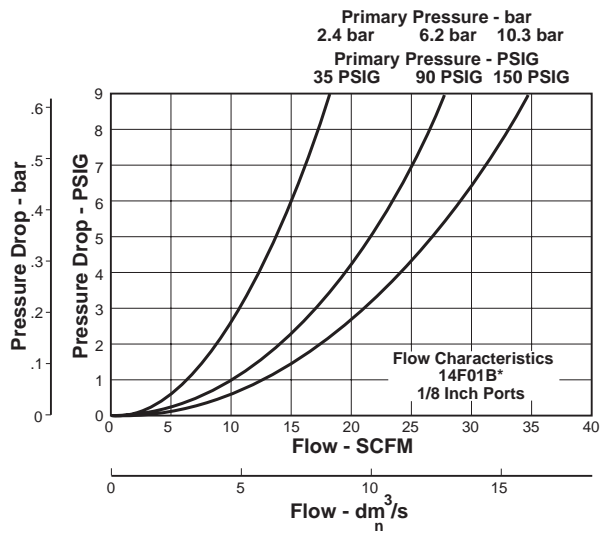

14F Filters – Miniature

Features

- Excellent water removal efficiency.
- Unique deflector plate that creates swirling of the air stream ensuring maximum water and dirt separation.
- Easily disassembled for servicing without the use of tools.
- 5 micron element standard.
- Interchangeable Twist and Automatic Pulse Drains.
- High Flow: 1/8" – 22 SCFM[§]
 1/4" – 24 SCFM[§]

Standard part numbers shown bold.
 For other models refer to ordering information below.
 † For polycarbonate bowl see Caution on page C2.
 § SCFM = Standard cubic feet per minute at 90 psig inlet and 5 psig pressure drop.

Inches (mm)
 † With Automatic Pulse Drain.

Ordering Information

BOLD ITEMS ARE MOST POPULAR.

Technical Information

14F Filter Kits & Accessories

Bowl Kits –

- Poly Bowl –
- Automatic Pulse DrainPS408BP
- Twist Drain PS404P

Specifications

Automatic Pulse Drain Tube Barb 1/8 Inch

Bowl Capacity1 Ounce

Port Threads 1/8, 1/4 Inch

Pressure & Temperature Ratings –

Polycarbonate Bowl 0 to 150 psig (0 to 10.3 bar)
 32°F to 125°F (0°C to 52°C)