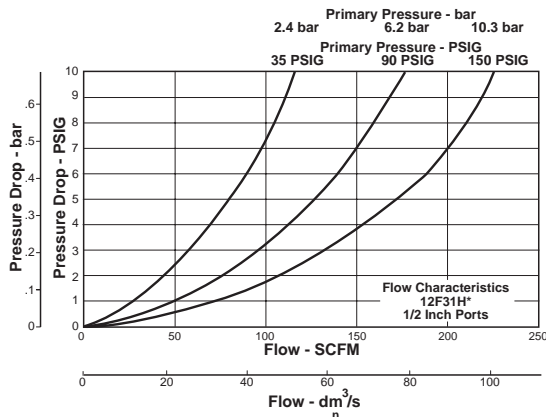

Technical Information

Grade 6

Grade 10

12F Coalescing Filter Kits & Accessories

- Bowl Guard Kit PS805P
- Bowl Kits –
 - Poly Bowl – Automatic Float Drain PS822P
 - Twist Drain PS832P
 - Metal Bowl – Automatic Float Drain PS826P
 - Twist Drain PS834P
 - Sight Gauge / Automatic Float Drain PS823P
 - Sight Gauge / Twist Drain PS835P
- DPI Replacement Kit PS781P
- Electronic DPI Replacement Kit PS764
- Drain Kits –
 - Automatic Float Drain PS506P
 - Semi-Auto Drain PS511P
 - Twist Drain PS512P
 - Push 'N' Drain PS513P
- Electrical Connector - 15mm, 3-Pin DIN, 6 Ft. Cord PS2932JBP
- Filter Element Kits – Grade 6 (Standard) PS824P
- Grade 10 (Optional) PS830P
- Mounting Bracket Kit PS843P
- Sight Gauge Kit PS914P

Specifications

- Bowl Capacity 7.2 Ounces
- Sump Capacity 2.8 Ounces
- Operation – Normal Operating Pressure Drop 2 psig
- Maximum Recommended Pressure Drop 10 psig (Element should be replaced)
- Minimum Recommended Flow – 20% Nominal Rating of Element
- Port Threads 1/2 & 3/4 Inch

Pressure & Temperature Ratings –

- Without Differential Pressure Indicator:
 - Polycarbonate Bowl – 0 to 150 psig (0 to 10.3 bar) 32°F to 125°F (0°C to 52°C)
 - Metal Bowl – 0 to 250 psig (0 to 17.2 bar) 32°F to 175°F (0°C to 80°C)
- With Differential Pressure Indicator:
 - 0 to 150 psig (0 to 10.3 bar) 32°F to 125°F (0°C to 52°C)
 - Automatic Float Drain – 15 to 250 psig (1.0 to 17.2 bar)

Weight 2.4 lb. (1.1 kg)

Materials of Construction

- Body Zinc
- Bowls Transparent Polycarbonate
- Metal (Zinc) With or Without Sight Gauge
- Bowl Guard Steel
- Collar Plastic or Metal
- Drains – Twist Drain – Body & Nut Plastic
- Push 'N' Drain – Body Nitrile
- Stem Brass
- Automatic Float Drain – Housing, Float Plastic
- Seals Nitrile
- Springs, Push Rod Stainless Steel