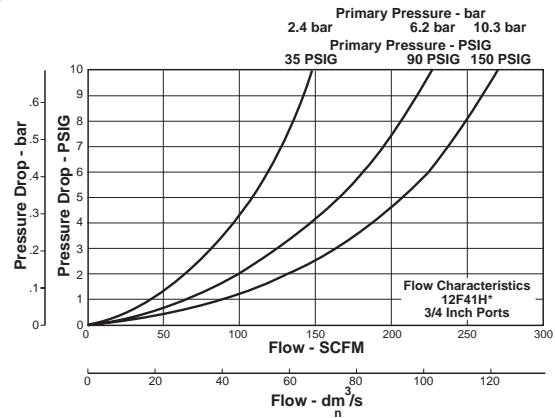

Technical Information

Grade 6

Grade 10

12F Coalescing Filter Kits & Accessories

- Bowl Guard Kit PS805P
- Bowl Kits –
 - Poly Bowl – Automatic Float Drain PS822P
 - Twist Drain PS832P
 - Metal Bowl – Automatic Float Drain PS826P
 - Twist Drain PS834P
 - Sight Gauge / Automatic Float Drain PS823P
 - Sight Gauge / Twist Drain PS835P
- DPI Replacement Kit PS781P
- Electronic DPI Replacement Kit PS764
- Drain Kits –
 - Automatic Float Drain PS506P
 - Semi-Auto Drain PS511P
 - Twist Drain PS512P
 - Push 'N' Drain PS513P
- Electrical Connector - 15mm, 3-Pin DIN, 6 Ft. Cord PS2932JBP
- Filter Element Kits – Grade 6 (Standard) PS824P
- Grade 10 (Optional) PS830P
- Mounting Bracket Kit PS843P
- Sight Gauge Kit PS914P

Specifications

- Bowl Capacity 7.2 Ounces
- Sump Capacity 2.8 Ounces
- Operation – Normal Operating Pressure Drop 2 psig
- Maximum Recommended Pressure Drop 10 psig (Element should be replaced)
- Minimum Recommended Flow – 20% Nominal Rating of Element
- Port Threads 1/2 & 3/4 Inch

Pressure & Temperature Ratings –

- Without Differential Pressure Indicator:
 - Polycarbonate Bowl – 0 to 150 psig (0 to 10.3 bar) 32°F to 125°F (0°C to 52°C)
 - Metal Bowl – 0 to 250 psig (0 to 17.2 bar) 32°F to 175°F (0°C to 80°C)
- With Differential Pressure Indicator:
 - 0 to 150 psig (0 to 10.3 bar) 32°F to 125°F (0°C to 52°C)
 - Automatic Float Drain – 15 to 250 psig (1.0 to 17.2 bar)

Weight 2.4 lb. (1.1 kg)

Materials of Construction

- Body Zinc
- Bowls Transparent Polycarbonate
- Metal (Zinc) With or Without Sight Gauge
- Bowl Guard Steel
- Collar Plastic or Metal
- Drains – Twist Drain – Body & Nut Plastic
- Push 'N' Drain – Body Nitrile
- Stem Brass
- Automatic Float Drain – Housing, Float Plastic
- Seals Nitrile
- Springs, Push Rod Stainless Steel