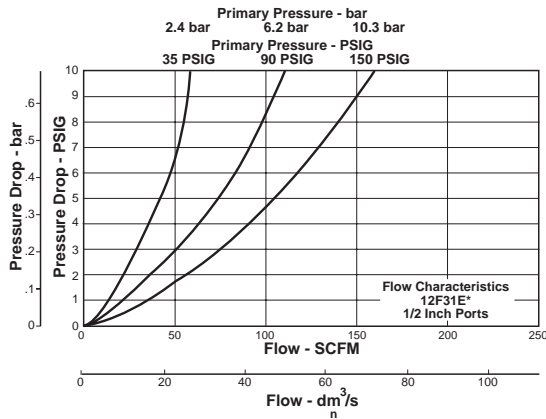

Technical Information

Grade 6

Grade 10

12F Coalescing Filter Kits & Accessories

- Bowl Guard Kit PS805P
- Bowl Kits –
 - Poly Bowl – Automatic Float Drain PS822P
 - Twist Drain PS832P
 - Metal Bowl – Automatic Float Drain PS826P
 - Twist Drain PS834P
 - Sight Gauge / Automatic Float Drain PS823P
 - Sight Gauge / Twist Drain PS835P
- DPI Replacement Kit PS781P
- Electronic DPI Replacement Kit PS764
- Drain Kits –
 - Automatic Float Drain PS506P
 - Semi-Auto Drain PS511P
 - Twist Drain PS512P
 - Push 'N' Drain PS513P
- Electrical Connector - 15mm, 3-Pin DIN, 6 Ft. Cord PS2932JBP
- Filter Element Kits – Grade 6 (Standard) PS824P
- Grade 10 (Optional) PS830P
- Mounting Bracket Kit PS843P
- Sight Gauge Kit PS914P

Specifications

- Bowl Capacity 7.2 Ounces
- Sump Capacity 2.8 Ounces
- Operation – Normal Operating Pressure Drop 2 psig
- Maximum Recommended Pressure Drop 10 psig (Element should be replaced)
- Minimum Recommended Flow – 20% Nominal Rating of Element
- Port Threads 1/2 & 3/4 Inch

Pressure & Temperature Ratings –

- Without Differential Pressure Indicator:
 - Polycarbonate Bowl – 0 to 150 psig (0 to 10.3 bar) 32°F to 125°F (0°C to 52°C)
 - Metal Bowl – 0 to 250 psig (0 to 17.2 bar) 32°F to 175°F (0°C to 80°C)
- With Differential Pressure Indicator:
 - 0 to 150 psig (0 to 10.3 bar) 32°F to 125°F (0°C to 52°C)
 - Automatic Float Drain – 15 to 250 psig (1.0 to 17.2 bar)

Weight 2.4 lb. (1.1 kg)

Materials of Construction

- Body Zinc
- Bowls Transparent Polycarbonate
- Metal (Zinc) With or Without Sight Gauge
- Bowl Guard Steel
- Collar Plastic or Metal
- Drains – Twist Drain – Body & Nut Plastic
- Push 'N' Drain – Body Nitrile
- Stem Brass
- Automatic Float Drain – Housing, Float Plastic
- Seals Nitrile
- Springs, Push Rod Stainless Steel