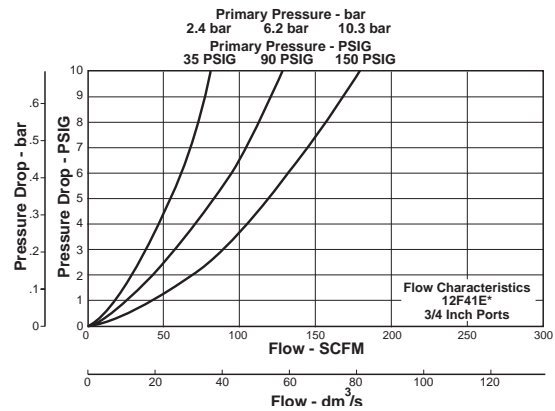

Technical Information

Grade 6

Grade 10

12F Coalescing Filter Kits & Accessories

- Bowl Guard Kit PS805P
- Bowl Kits –
 - Poly Bowl – Automatic Float Drain PS822P
 - Twist Drain PS832P
 - Metal Bowl – Automatic Float Drain PS826P
 - Twist Drain PS834P
 - Sight Gauge / Automatic Float Drain PS823P
 - Sight Gauge / Twist Drain PS835P
- DPI Replacement Kit PS781P
- Electronic DPI Replacement Kit PS764
- Drain Kits –
 - Automatic Float Drain PS506P
 - Semi-Auto Drain PS511P
 - Twist Drain PS512P
 - Push 'N' Drain PS513P
- Electrical Connector - 15mm, 3-Pin DIN, 6 Ft. Cord PS2932JBP
- Filter Element Kits – Grade 6 (Standard) PS824P
- Grade 10 (Optional) PS830P
- Mounting Bracket Kit PS843P
- Sight Gauge Kit PS914P

Specifications

- Bowl Capacity 7.2 Ounces
- Sump Capacity 2.8 Ounces
- Operation – Normal Operating Pressure Drop 2 psig
- Maximum Recommended Pressure Drop 10 psig (Element should be replaced)
- Minimum Recommended Flow – 20% Nominal Rating of Element
- Port Threads 1/2 & 3/4 Inch

Pressure & Temperature Ratings –

- Without Differential Pressure Indicator:
 - Polycarbonate Bowl – 0 to 150 psig (0 to 10.3 bar) 32°F to 125°F (0°C to 52°C)
 - Metal Bowl – 0 to 250 psig (0 to 17.2 bar) 32°F to 175°F (0°C to 80°C)
- With Differential Pressure Indicator:
 - 0 to 150 psig (0 to 10.3 bar) 32°F to 125°F (0°C to 52°C)
 - Automatic Float Drain – 15 to 250 psig (1.0 to 17.2 bar)

Weight 2.4 lb. (1.1 kg)

Materials of Construction

- Body Zinc
- Bowls Transparent Polycarbonate
- Metal (Zinc) With or Without Sight Gauge
- Bowl Guard Steel
- Collar Plastic or Metal
- Drains – Twist Drain – Body & Nut Plastic
- Push 'N' Drain – Body Nitrile
- Stem Brass
- Automatic Float Drain – Housing, Float Plastic
- Seals Nitrile
- Springs, Push Rod Stainless Steel