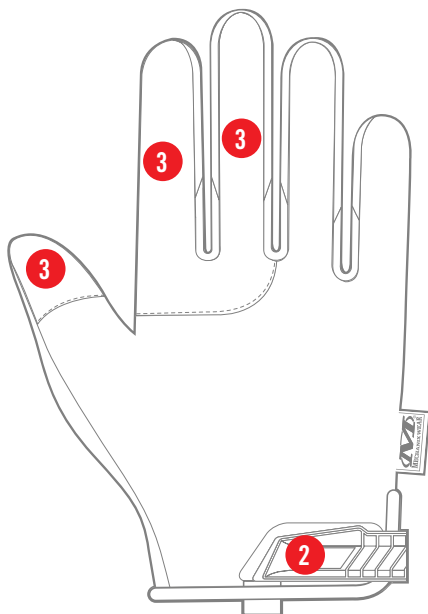

FURTHER INFORMATION AVAILABLE AT:

Ref: The Original® Touch

USA
1-800-222-4296

CANADA
1-877-278-5822

EUROPE
+39 0423 639495

Mechanix Wear, Inc.
28525 Witherspoon Parkway
Valencia CA 91355
www.mechanix.com

Product is imported

www.comoso.com