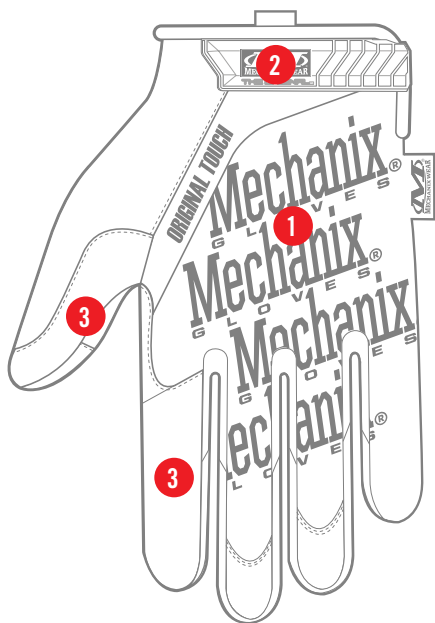

### TOUCH

Form-fitting finger design for pinpoint touchscreen navigation.

### FOUR CONTACT ZONES

Three-finger conductivity and a fourth contact point for easy touchscreen navigation.

# THE ORIGINAL<sup>®</sup> TOUCH

AVAILABLE COLORS

MGT-08 GREY

XXXS	XXS	XS	S	M	L	XL	XXL	XXXL
05	06	07	08	09	10	11	12	13

## FEATURES

1. Form-fitting TrekDry<sup>®</sup> helps keep hands dry and comfortable.
2. Thermal Plastic Rubber (TPR) hook and loop closure provides a secure fit.
3. AX<sup>™</sup> Connect touchscreen compatible material. certifications