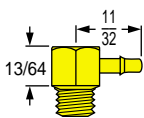

M3-T2 1/2

M3-T3

M3-T4

77

M3 Plain Plug

M3 x 0.5 to 10-32 (F) Adapter

M3 x 0.5 to M6 x 1 (F) Adapter

See complete selection of adapters on pages 23 & 24

78

M5 x 0.8 Series Fibre Gasket Supplied

M5-B1

M5-B2

M5-B2 1/2

M5-B3

M5-B4

79

M5-LB1

M5-LB2

M5-LB2 1/2

M5-LB3

M5-LB4

80

M5-T1

M5-T2