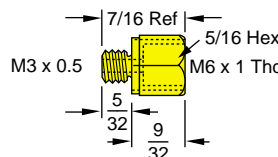

M3-T2 1/2

M3-T3

M3-T4

77

M3 Plain Plug

M3 x 0.5 to 10-32 (F) Adapter

M3 x 0.5 to M6 x 1 (F) Adapter

See complete selection of adapters on pages 23 & 24

78

M5 x 0.8 Series Fibre Gasket Supplied

M5-B1

M5-B2

M5-B2 1/2

M5-B3

M5-B4

79