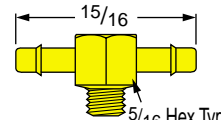

78

M5 x 0.8 Series Fibre Gasket Supplied

M5-B1

M5-B2

M5-B2 1/2

M5-B3

M5-B4

79

M5-LB1

M5-LB2

M5-LB2 1/2

M5-LB3

M5-LB4

80

M5-T1

M5-T2

M5-T2 1/2

M5-T3

M5-T4

81

M5 Plain Plug

M5 x 0.8 to 10-32 (F) Adapter

M5 x 0.8 to 1/8 (F) Adapter

See complete selection of adapters on pages 23 & 24