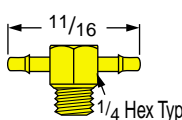

78

M5 x 0.8 Series Fibre Gasket Supplied

M5-B1

M5-B2

M5-B2 1/2

M5-B3

M5-B4

79

M5-LB1

M5-LB2

M5-LB2 1/2

M5-LB3

M5-LB4

80

M5-T1

M5-T2

M5-T2 1/2

M5-T3

M5-T4

81

M5 Plain Plug

M5 x 0.8 to 10-32 (F) Adapter

M5 x 0.8 to 1/8 (F) Adapter

See complete selection of adapters on pages 23 & 24