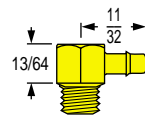

M3-T2 1/2

M3-T3

M3-T4

77

M3 Plain Plug

M3 x 0.5 to 10-32 (F) Adapter

M3 x 0.5 to M6 x 1 (F) Adapter

See complete selection of adapters on pages 23 & 24

78

M5 x 0.8 Series Fibre Gasket Supplied

M5-B1

M5-B2

M5-B2 1/2

M5-B3

M5-B4

79

M5-LB1

M5-LB2

M5-LB2 1/2

M5-LB3

M5-LB4

80

M5-T1

M5-T2