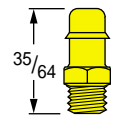

M3-T2 1/2

M3-T3

M3-T4

77

M3 Plain Plug

M3 x 0.5 to 10-32 (F) Adapter

M3 x 0.5 to M6 x 1 (F) Adapter

See complete selection of adapters on pages 23 & 24

78

M5 x 0.8 Series Fibre Gasket Supplied

M5-B1

M5-B2

M5-B2 1/2

M5-B3

M5-B4

79

M5-LB1

M5-LB2

M5-LB2 1/2

M5-LB3

M5-LB4

80

M5-T1

M5-T2