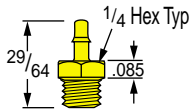

M3-LB2

M3-LB2 1/2

M3F-LB3

M3-LB3

M3-LB4

76

M3-T1

M3-T2

M3-T2 1/2

M3-T3

M3-T4

77

M3 Plain Plug

M3 x 0.5 to 10-32 (F) Adapter

M3 x 0.5 to M6 x 1 (F) Adapter

See complete selection of adapters on pages 23 & 24

78

M5 x 0.8 Series Fibre Gasket Supplied

M5-B1

M5-B2

M5-B2 1/2

M5-B3

M5-B4

79