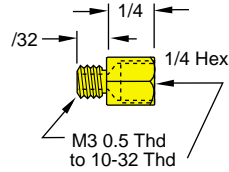

M3-LB2

M3-LB2 1/2

M3F-LB3

M3-LB3

M3-LB4

76

M3-T1

M3-T2

M3-T2 1/2

M3-T3

M3-T4

77

M3 Plain Plug

M3 x 0.5 to 10-32 (F) Adapter

M3 x 0.5 to M6 x 1 (F) Adapter

See complete selection of adapters on pages 23 & 24

78

M5 x 0.8 Series Fibre Gasket Supplied

M5-B1

M5-B2

M5-B2 1/2

M5-B3

M5-B4

79