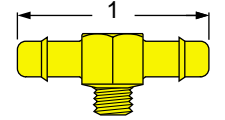

78

M5 x 0.8 Series Fibre Gasket Supplied

M5-B1

M5-B2

M5-B2 1/2

M5-B3

M5-B4

79

M5-LB1

M5-LB2

M5-LB2 1/2

M5-LB3

M5-LB4

80

M5-T1

M5-T2

M5-T2 1/2

M5-T3

M5-T4

81

M5 Plain Plug

M5 x 0.8 to 10-32 (F) Adapter

M5 x 0.8 to 1/8 (F) Adapter

See complete selection of adapters on pages 23 & 24