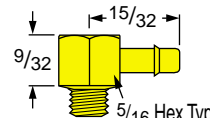

M3-T2 1/2

M3-T3

M3-T4

77

M3 Plain Plug

M3 x 0.5 to 10-32 (F) Adapter

M3 x 0.5 to M6 x 1 (F) Adapter

See complete selection of adapters on pages 23 & 24

78

M5 x 0.8 Series Fibre Gasket Supplied

M5-B1

M5-B2

M5-B2 1/2

M5-B3

M5-B4

79

M5-LB1

M5-LB2

M5-LB2 1/2

M5-LB3

M5-LB4

80

M5-T1

M5-T2