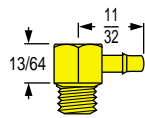

M3-T2 1/2

M3-T3

M3-T4

77

M3 Plain Plug

M3 x 0.5 to 10-32 (F) Adapter

M3 x 0.5 to M6 x 1 (F) Adapter

See complete selection of adapters on pages 23 & 24

78

M5 x 0.8 Series Fibre Gasket Supplied

M5-B1

M5-B2

M5-B2 1/2

M5-B3

M5-B4

79

M5-LB1

M5-LB2

M5-LB2 1/2

M5-LB3

M5-LB4

80

M5-T1

M5-T2