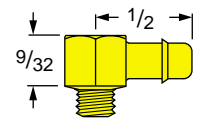

78

M5 x 0.8 Series Fibre Gasket Supplied

M5-B1

M5-B2

M5-B2 1/2

M5-B3

M5-B4

79

M5-LB1

M5-LB2

M5-LB2 1/2

M5-LB3

M5-LB4

80

M5-T1

M5-T2

M5-T2 1/2

M5-T3

M5-T4

81

M5 Plain Plug

M5 x 0.8 to 10-32 (F) Adapter

M5 x 0.8 to 1/8 (F) Adapter

See complete selection of adapters on pages 23 & 24