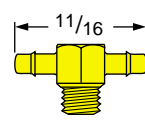

78

M5 x 0.8 Series Fibre Gasket Supplied

M5-B1

M5-B2

M5-B2 1/2

M5-B3

M5-B4

79

M5-LB1

M5-LB2

M5-LB2 1/2

M5-LB3

M5-LB4

80

M5-T1

M5-T2

M5-T2 1/2

M5-T3

M5-T4

81

M5 Plain Plug

M5 x 0.8 to 10-32 (F) Adapter

M5 x 0.8 to 1/8 (F) Adapter

See complete selection of adapters on pages 23 & 24