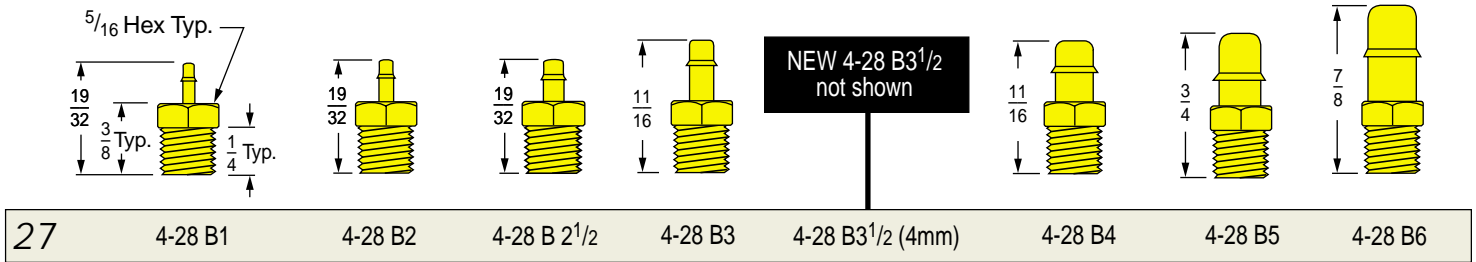

1/4-28 Male Straight Thread to Tube Fibre Gasket Supplied

Elbows: 1/4-28 Male to Tube Fibre Gasket Supplied

L-Tees: 1/4-28 Male to Tube Fibre Gasket Supplied

Tees: 1/4-28 Male to Tube Fibre Gasket Supplied