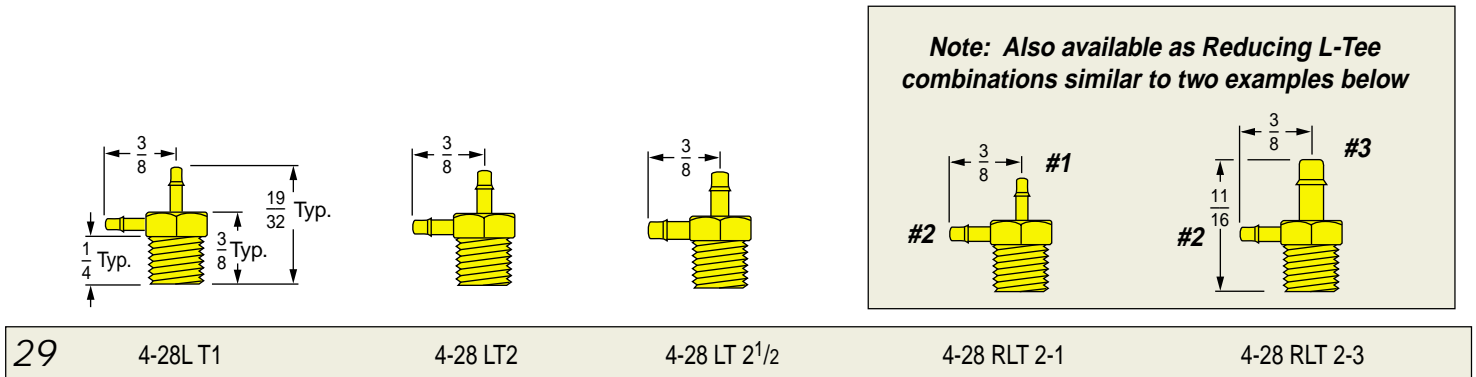

1/4-28 Male Straight Thread to Tube Fibre Gasket Supplied

Elbows: 1/4-28 Male to Tube Fibre Gasket Supplied

L-Tees: 1/4-28 Male to Tube Fibre Gasket Supplied

Tees: 1/4-28 Male to Tube Fibre Gasket Supplied