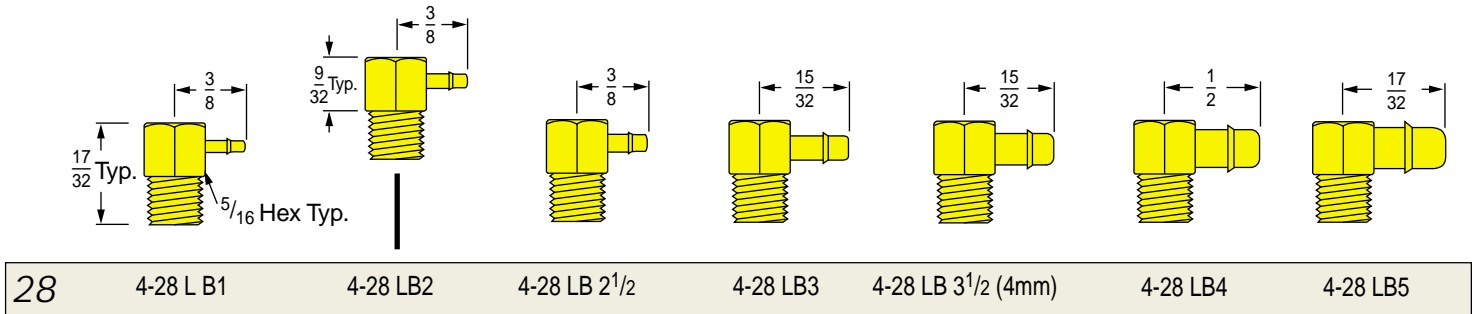

1/4-28 Male Straight Thread to Tube Fibre Gasket Supplied

Elbows: 1/4-28 Male to Tube Fibre Gasket Supplied

L-Tees: 1/4-28 Male to Tube Fibre Gasket Supplied

Tees: 1/4-28 Male to Tube Fibre Gasket Supplied