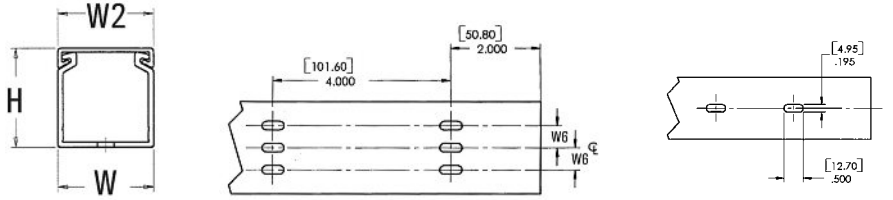

Solid Wall Duct

Product Selection			Width (W)	Height (H)	Width (W2)	Width (W6)			Pkg. Qty
Article No.	Part No.	Type	in. (mm)	in. (mm)	in. (mm)	in. (mm)	Description	Color	ft. (6 ft. lengths)
3" x 1" (76.2 x 25.4) Nominal Duct Size									
181-31002	181-31002	SD3X1	3.04 (77.2)	1.05 (26.7)	3.0 (76.2)	Three rows of holes 1.0 (25.4)	Non-Adhesive	White	120
181-00508	181-00508	SDA3X1					Adhesive	White	120
181-31001	181-31001	SD3X1					Non-Adhesive	Gray	120
181-00507	181-00507	SDA3X1					Adhesive	Gray	120
181-00470	181-00470	SD3X1					Non-Adhesive	Black	120
181-00672	181-00672	SDA3X1					Adhesive	Black	120
3" x 2" (76.2 x 50.8) Nominal Duct Size									
181-32003	181-32003	SD3X2	3.03 (77.0)	2.06 (52.5)	3.0 (76.2)	Three rows of holes 1.0 (25.4)	Non-Adhesive	White	120
181-00510	181-00510	SDA3X2					Adhesive	White	120
181-32002	181-32002	SD3X2					Non-Adhesive	Gray	120
181-00509	181-00509	SDA3X2					Adhesive	Gray	120
181-00471	181-00471	SD3X2					Non-Adhesive	Black	120
181-00542	181-00542	SDA3X2					Adhesive	Black	120
3" x 3" (76.2 x 76.2) Nominal Duct Size									
181-33006	181-33006	SD3X3	3.02 (76.7)	3.06 (77.7)	3.0 (76.2)	Three rows of holes 1.0 (25.4)	Non-Adhesive	White	120
181-00513	181-00513	SDA3X3					Adhesive	White	120
181-33004	181-33004	SD3X3					Non-Adhesive	Gray	120
181-00512	181-00512	SDA3X3					Adhesive	Gray	120
181-33000	181-33000	SD3X3					Non-Adhesive	Black	120
181-00511	181-00511	SDA3X3					Adhesive	Black	120
3" x 4" (76.2 x 101.6) Nominal Duct Size									
181-34001	181-34001	SD3X4	3.0 (76.2)	4.06 (103.1)	3.0 (76.2)	Three rows of holes 1.0 (25.4)	Non-Adhesive	White	120
181-00515	181-00515	SDA3X4					Adhesive	White	120
181-34000	181-34000	SD3X4					Non-Adhesive	Gray	120
181-00514	181-00514	SDA3X4					Adhesive	Gray	120
181-00472	181-00472	SD3X4					Non-Adhesive	Black	120
181-00147	181-00147	SDA3X4					Adhesive	Black	120

Dimensions are approximate and subject to technical changes. Use Part No. for ordering and Type for specification purposes. Solid wall duct in larger sizes continued on the next page. Covers are listed on page 115.