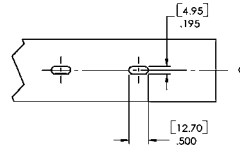

Solid Wall Duct

Lead Free File # E64139 File # 49249

Product Selection

Article No.	Part No.	Type	Width (W)	Height (H)	Width (W2)	Width (W6)	Description	Color	Pkg. Qty
			in. (mm)	in. (mm)	in. (mm)	in. (mm)			ft. (6 ft. lengths)
3" x 5" (76.2 x 127.0) Nominal Duct Size									
181-00475	181-00475	SD3X5	3.0 (76.2)	5.06 (128.5)	3.0 (76.2)	Three rows of holes 1.0 (25.4)	Non-Adhesive	White	60
181-00544	181-00544	SDA3X5					Adhesive	White	60
181-00474	181-00474	SD3X5					Non-Adhesive	Gray	60
181-00148	181-00148	SDA3X5					Adhesive	Gray	60
181-00473	181-00473	SD3X5					Non-Adhesive	Black	60
181-00543	181-00543	SDA3X5					Adhesive	Black	60
4" x 2" (101.6 x 50.8) Nominal Duct Size									
181-42004	181-42004	SD4X2	4.03 (102.4)	2.06 (52.3)	4.0 (101.6)	Three rows of holes 1.5 (38.1)	Non-Adhesive	White	120
181-00517	181-00517	SDA4X2					Adhesive	White	120
181-42002	181-42002	SD4X2					Non-Adhesive	Gray	120
181-00516	181-00516	SDA4X2					Adhesive	Gray	120
181-00476	181-00476	SD4X2					Non-Adhesive	Black	120
181-00545	181-00545	SDA4X2					Adhesive	Black	120
4" x 3" (101.6 x 76.2) Nominal Duct Size									
181-43002	181-43002	SD4X3	4.03 (102.4)	3.06 (77.7)	4.0 (101.6)	Three rows of holes 1.5 (38.1)	Non-Adhesive	White	120
181-00519	181-00519	SDA4X3					Adhesive	White	120
181-43001	181-43001	SD4X3					Non-Adhesive	Gray	120
181-00518	181-00518	SDA4X3					Adhesive	Gray	120
181-00477	181-00477	SD4X3					Non-Adhesive	Black	120
181-00546	181-00546	SDA4X3					Adhesive	Black	120
4" x 4" (101.6 x 101.6) Nominal Duct Size									
181-44015	181-44015	SD4X4	4.00 (101.6)	4.06 (103.1)	4.0 (101.6)	Three rows of holes 1.5 (38.1)	Non-Adhesive	White	120
181-00521	181-00521	SDA4X4					Adhesive	White	120
181-44009	181-44009	SD4X4					Non-Adhesive	Gray	120
181-44018	181-44018	SDA4X4					Adhesive	Gray	120
181-44006	181-44006	SD4X4					Non-Adhesive	Black	120
181-00520	181-00520	SDA4X4					Adhesive	Black	120
4" x 5" (101.6 x 127) Nominal Duct Size									
181-45001	181-45001	SD4X5	4.0 (101.6)	5.06 (128.5)	4.0 (101.6)	Three rows of holes 1.5 (38.1)	Non-Adhesive	White	60
181-00523	181-00523	SDA4X5					Adhesive	White	60
181-45000	181-45000	SD4X5					Non-Adhesive	Gray	60
181-00522	181-00522	SDA4X5					Adhesive	Gray	60
181-00137	181-00137	SD4X5					Non-Adhesive	Black	60
181-00547	181-00547	SDA4X5					Adhesive	Black	60
6" x 4" (152.4 x 101.6) Nominal Duct Size									
181-64001	181-64001	SD6X4	6.0 (152.4)	4.07 (103.4)	6.0 (152.4)	No mounting holes	Non-Adhesive	White	60
181-64000	181-64000	SD6X4					Non-Adhesive	Gray	60
181-00479	181-00479	SD6X4					Non-Adhesive	Black	60
8" x 4" (203.2x 101.6) Nominal Duct Size									
181-84007	181-84007	SD8X4	8.0 (203.2)	4.09 (103.9)	8.0 (203.2)	No mounting holes	Non-Adhesive	White	30
181-84004	181-84004	SD8X4					Non-Adhesive	Gray	30
181-00480	181-00480	SD8X4					Non-Adhesive	Black	30

Dimensions are approximate and subject to technical changes. Use Part No. for ordering and Type for specification purposes. Covers are listed on page 115.

For product information visit or www.hellermann.tyton.com or call 800-537-1512

www.comoso.com