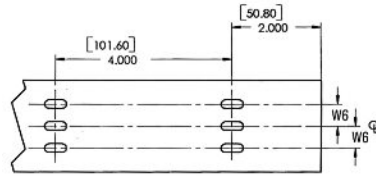

Solid Wall Duct

Lead Free File # E64139 File # 49249

Product Selection

Article No.	Part No.	Type	Width (W)	Height (H)	Width (W2)	Width (W6)	Description	Color	Pkg. Qty
			in. (mm)	in. (mm)	in. (mm)	in. (mm)			ft. (6 ft. lengths)
3" x 5" (76.2 x 127.0) Nominal Duct Size									
181-00475	181-00475	SD3X5	3.0 (76.2)	5.06 (128.5)	3.0 (76.2)	Three rows of holes 1.0 (25.4)	Non-Adhesive	White	60
181-00544	181-00544	SDA3X5					Adhesive	White	60
181-00474	181-00474	SD3X5					Non-Adhesive	Gray	60
181-00148	181-00148	SDA3X5					Adhesive	Gray	60
181-00473	181-00473	SD3X5					Non-Adhesive	Black	60
181-00543	181-00543	SDA3X5					Adhesive	Black	60
4" x 2" (101.6 x 50.8) Nominal Duct Size									
181-42004	181-42004	SD4X2	4.03 (102.4)	2.06 (52.3)	4.0 (101.6)	Three rows of holes 1.5 (38.1)	Non-Adhesive	White	120
181-00517	181-00517	SDA4X2					Adhesive	White	120
181-42002	181-42002	SD4X2					Non-Adhesive	Gray	120
181-00516	181-00516	SDA4X2					Adhesive	Gray	120
181-00476	181-00476	SD4X2					Non-Adhesive	Black	120
181-00545	181-00545	SDA4X2					Adhesive	Black	120
4" x 3" (101.6 x 76.2) Nominal Duct Size									
181-43002	181-43002	SD4X3	4.03 (102.4)	3.06 (77.7)	4.0 (101.6)	Three rows of holes 1.5 (38.1)	Non-Adhesive	White	120
181-00519	181-00519	SDA4X3					Adhesive	White	120
181-43001	181-43001	SD4X3					Non-Adhesive	Gray	120
181-00518	181-00518	SDA4X3					Adhesive	Gray	120
181-00477	181-00477	SD4X3					Non-Adhesive	Black	120
181-00546	181-00546	SDA4X3					Adhesive	Black	120
4" x 4" (101.6 x 101.6) Nominal Duct Size									
181-44015	181-44015	SD4X4	4.00 (101.6)	4.06 (103.1)	4.0 (101.6)	Three rows of holes 1.5 (38.1)	Non-Adhesive	White	120
181-00521	181-00521	SDA4X4					Adhesive	White	120
181-44009	181-44009	SD4X4					Non-Adhesive	Gray	120
181-44018	181-44018	SDA4X4					Adhesive	Gray	120
181-44006	181-44006	SD4X4					Non-Adhesive	Black	120
181-00520	181-00520	SDA4X4					Adhesive	Black	120
4" x 5" (101.6 x 127) Nominal Duct Size									
181-45001	181-45001	SD4X5	4.0 (101.6)	5.06 (128.5)	4.0 (101.6)	Three rows of holes 1.5 (38.1)	Non-Adhesive	White	60
181-00523	181-00523	SDA4X5					Adhesive	White	60
181-45000	181-45000	SD4X5					Non-Adhesive	Gray	60
181-00522	181-00522	SDA4X5					Adhesive	Gray	60
181-00137	181-00137	SD4X5					Non-Adhesive	Black	60
181-00547	181-00547	SDA4X5					Adhesive	Black	60
6" x 4" (152.4 x 101.6) Nominal Duct Size									
181-64001	181-64001	SD6X4	6.0 (152.4)	4.07 (103.4)	6.0 (152.4)	No mounting holes	Non-Adhesive	White	60
181-64000	181-64000	SD6X4					Non-Adhesive	Gray	60
181-00479	181-00479	SD6X4					Non-Adhesive	Black	60
8" x 4" (203.2x 101.6) Nominal Duct Size									
181-84007	181-84007	SD8X4	8.0 (203.2)	4.09 (103.9)	8.0 (203.2)	No mounting holes	Non-Adhesive	White	30
181-84004	181-84004	SD8X4					Non-Adhesive	Gray	30
181-00480	181-00480	SD8X4					Non-Adhesive	Black	30

Dimensions are approximate and subject to technical changes. Use Part No. for ordering and Type for specification purposes. Covers are listed on page 115.

For product information visit or www.hellermann.tyton.com or call 800-537-1512

www.comoso.com