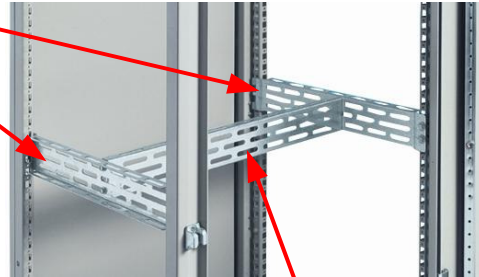

häwa Cabinet Rails *for mounting & support*

“Light Duty”

14 ga lateral rail – depth rail (front-to-back) [\(catalog page 133\)](#)

· Used either as bottom rail or as side rail

Depth	Part Number	
16" / 400 mm	0396-0001-40-00	(1 pair)
20" / 500 mm	0396-0001-50-00	(1 pair)
24" / 600 mm	0396-0001-60-00	(1 pair)
32" / 800 mm	0396-0001-80-00	(1 pair)

14 ga mounting rail – width rail (side-to-side) [\(catalog page 134\)](#)

Width	Part Number	
24" / 600 mm	0396-0002-60-00	(1 piece)
32" / 800 mm	0396-0002-80-00	(1 piece)
40" / 1000 mm	0396-0002-10-00	(1 piece)
48" / 1200 mm	0396-0002-12-00	(1 piece)

14 ga center attachment rail – depth rail (front-to-back) [\(catalog page 140\)](#)

Depth	Part Number	
16" / 400 mm	0396-0003-40-05	(1 pair)
20" / 500 mm	0396-0003-50-05	(1 pair)
24" / 600 mm	0396-0003-60-05	(1 pair)
32" / 800 mm	0396-0003-80-05	(1 pair)