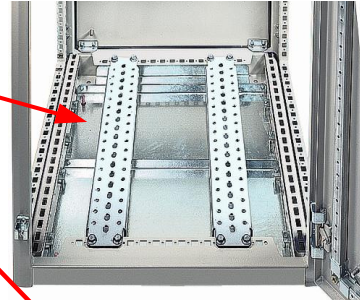

11 ga center support bracket – depth rail (front-to-back) [\(catalog page 143\)](#)

Depth	Part Number	
16" / 400 mm	0396-0015-40-01	(1 pair)
20" / 500 mm	0396-0015-50-01	(1 pair)
24" / 600 mm	0396-0015-60-01	(1 pair)
32" / 800 mm	0396-0015-80-01	(1 pair)

16 ga attachment bar for interior side of door

Width	Part Number	
24" / 600 mm	0396-0011-60-00	(1 piece)
32" / 800 mm	0396-0011-80-00	(1 piece)
40" / 1000 mm	0396-0011-10-00	(1 piece)

häwa Cabinet Rails *for mounting & support*

“Heavy Duty”

8 ga support rail (T) – depth rail (front-to-back) [\(catalog page 135\)](#)

· Used either as bottom rail or as side rail

Depth	Part Number	
16" / 400 mm	0396-0004-40-00	(1 pair)
20" / 500 mm	0396-0004-50-00	(1 pair)
24" / 600 mm	0396-0004-60-00	(1 pair)
32" / 800 mm	0396-0004-80-00	(1 pair)