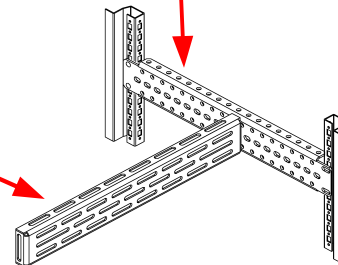

häwa Cabinet Rails *for mounting & support*

“Heavy Duty”

8 ga support rail (T) – depth rail (front-to-back) [(catalog page 135)](#)

· Used either as bottom rail or as side rail

Depth	Part Number	
16" / 400 mm	0396-0004-40-00	(1 pair)
20" / 500 mm	0396-0004-50-00	(1 pair)
24" / 600 mm	0396-0004-60-00	(1 pair)
32" / 800 mm	0396-0004-80-00	(1 pair)

8 ga support rail (Q) – width rail (side-to-side) [(catalog page 136)](#)

Width	Part Number	
24" / 600 mm	0396-0005-60-00	(1 piece)
32" / 800 mm	0396-0005-80-00	(1 piece)
40" / 1000 mm	0396-0005-10-00	(1 piece)
48" / 1200 mm	0396-0005-12-00	(1 piece)

11 ga support rail (Q1) – width rail (side-to-side) [(catalog page 137)](#)

Width	Part Number	
24" / 600 mm	0396-0019-60-00	(1 piece)
32" / 800 mm	0396-0019-80-00	(1 piece)
40" / 1000 mm	0396-0019-10-00	(1 piece)
48" / 1200 mm	0396-0019-12-00	(1 piece)

11 ga support rail – width rail (side-to-side) [(catalog page 138)](#)

Width	Part Number	
24" / 600 mm	0396-0062-06-00	(1 piece)
32" / 800 mm	0396-0062-08-00	(1 piece)
40" / 1000 mm	0396-0062-10-00	(1 piece)
48" / 1200 mm	0396-0062-12-00	(1 piece)