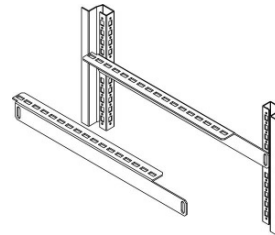

häwa Cabinet Rails *for mounting & support*

“Light Duty”

14 ga lateral rail – depth rail (front-to-back) [\(catalog page 133\)](#)

· Used either as bottom rail or as side rail

Depth	Part Number	
16" / 400 mm	0396-0001-40-00	(1 pair)
20" / 500 mm	0396-0001-50-00	(1 pair)
24" / 600 mm	0396-0001-60-00	(1 pair)
32" / 800 mm	0396-0001-80-00	(1 pair)

14 ga mounting rail – width rail (side-to-side) [\(catalog page 134\)](#)

Width	Part Number	
24" / 600 mm	0396-0002-60-00	(1 piece)
32" / 800 mm	0396-0002-80-00	(1 piece)
40" / 1000 mm	0396-0002-10-00	(1 piece)
48" / 1200 mm	0396-0002-12-00	(1 piece)

14 ga center attachment rail – depth rail (front-to-back) [\(catalog page 140\)](#)

Depth	Part Number	
16" / 400 mm	0396-0003-40-05	(1 pair)
20" / 500 mm	0396-0003-50-05	(1 pair)
24" / 600 mm	0396-0003-60-05	(1 pair)
32" / 800 mm	0396-0003-80-05	(1 pair)

11 ga center support bracket – depth rail (front-to-back) [\(catalog page 143\)](#)

Depth	Part Number	
16" / 400 mm	0396-0015-40-01	(1 pair)
20" / 500 mm	0396-0015-50-01	(1 pair)
24" / 600 mm	0396-0015-60-01	(1 pair)
32" / 800 mm	0396-0015-80-01	(1 pair)