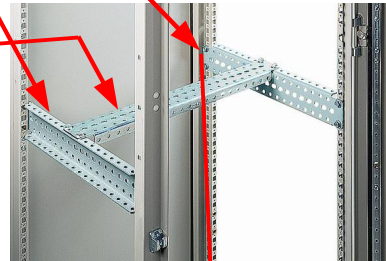

8 ga support rail (Q) – width rail (side-to-side) [(catalog page 136)](#)

Width	Part Number	
24" / 600 mm	0396-0005-60-00	(1 piece)
32" / 800 mm	0396-0005-80-00	(1 piece)
40" / 1000 mm	0396-0005-10-00	(1 piece)
48" / 1200 mm	0396-0005-12-00	(1 piece)

11 ga support rail (Q1) – width rail (side-to-side) [(catalog page 137)](#)

Width	Part Number	
24" / 600 mm	0396-0019-60-00	(1 piece)
32" / 800 mm	0396-0019-80-00	(1 piece)
40" / 1000 mm	0396-0019-10-00	(1 piece)
48" / 1200 mm	0396-0019-12-00	(1 piece)