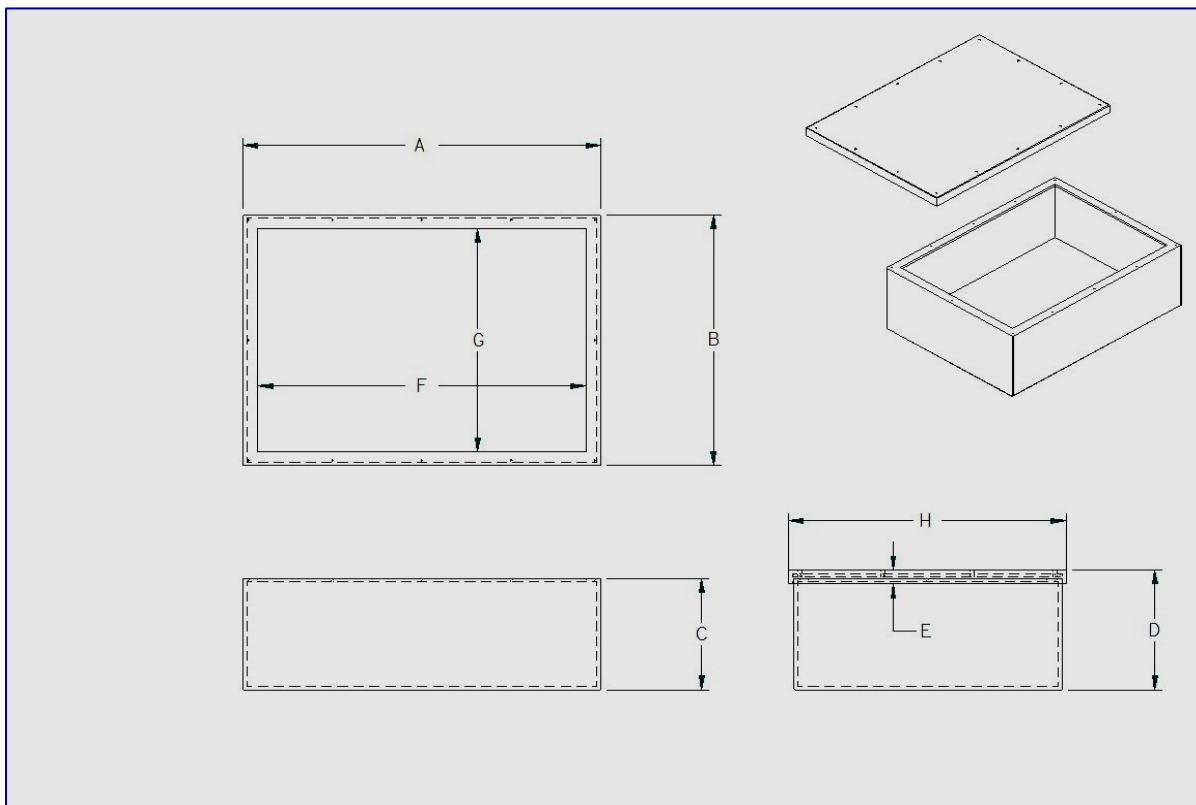

Heavy to carry, prone to corrosion, difficult to cut, and

easy to damage...but available. Now, you have a choice of rugged, durable, light, non-corrosive, watertight, Type II PVC junction boxes. Using a patented system, these junction boxes are fabricated using a state-of-the art, computer controlled process that features full penetration welding, just like steel boxes.

Part Number	A	B	C	D	E	F	G	H	Weight	List Price
ES121208	12"	12"	8"	8.25"	1.00"	10.5"	10.5"	12.75"	8	\$322.00
ES181806	18"	18"	6"	6.25"	1.00"	16"	16"	18.75"	10	\$450.00
ES181812	18"	18"	12"	12.25"	1.00"	16"	16"	18.75"	16	\$478.00
ES201808	20"	18"	8"	8.25"	1.00"	18"	16"	18.75"	14	\$431.60
ES202008	20"	20"	8"	8.25"	1.00"	18"	18"	20.75"	15	\$491.00
ES241808	24"	18"	8"	8.25"	1.00"	22"	16"	18.75"	16	\$473.20
ES242008	24"	20"	8"	8.25"	1.00"	21.5"	17.5"	20.75"	18	\$509.60
ES242408	24"	24"	8"	8.25"	1.00"	21.5"	21.5"	24.75"	20	\$552.00
EP242412	24"	24"	12"	12.25"	1.00"	21.5"	21.5"	24.74"	24	\$650.00
ES302408	30"	24"	8"	8.25"	1.00"	27.5"	21.5"	24.75"	24	\$720.00
ES303008	30"	30"	8"	8.25"	1.00"	27.5"	27.5"	30.75"	28	\$827.00
ES362408	36"	24"	8"	8.25"	1.00"	33.5"	21.5"	24.75"	28	\$780.00