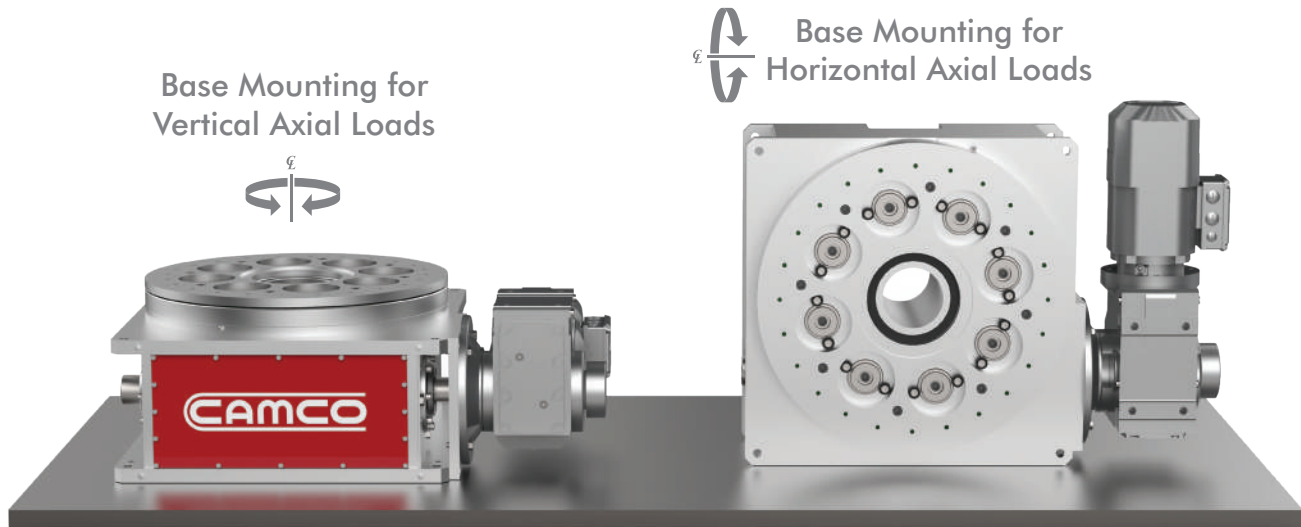

www.camco.com
Solutions in Motion®

A **DOVER** COMPANY

CAMCO®

**MDE and HDE
Indexers**

destaco.com

DE-STA-CO introduces **CAMCO® MDE** and **HDE** series maintenance-free indexers built for cost-sensitive applications. Available with AC or servo motor drive packages. The **HDE** series features the industry's first flex-mount housing to meet your application's space requirements.

MDE supports easy field replaceable cam followers

Features and Benefits:

- **5-year maintenance-free** operation
- **Easy system integration** with SEW® and NORD® drive solutions
- **Quick-stop** safe operation with industry leading E-stops times
- **Precision positioning** with zero backlash
- **Space savings** with large center opening to route fixtures and utilities
- **Flex-mounting housing** for custom height and width requirements
- **Global technical support** for indexer sizing and servicing

MDE Series Low Profile High Performance Indexers

- Industry leading torque rating - 8400 Nm to 16500 Nm
- High capacity dynamic payload - 3200 kg to 6800 kg
- Mounting options - vertical or horizontal
- Quick access field replaceable cam followers

HDE Series Flexible Mounting High Performance Indexer

- Industry leading torque rating - up to 27500 Nm
- High capacity dynamic payload - 14500 kg
- Space savings with large center opening for fixtures and utilities
- Flex-mount base structure to meet your application space requirements